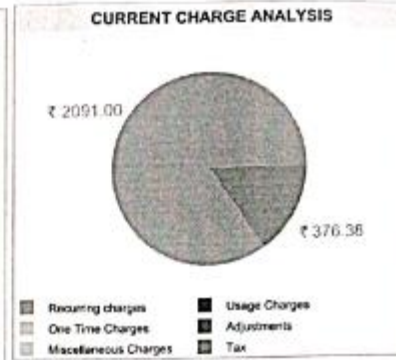

Bharat Sanchar Nigam Limited

Account No:1025752498 | Invoice No:NDCR/J2414568262 | Invoice date:04/08/2024

Adhaar Services

Available at BSNL Customer Service Centres

1. NEW ADHAAR ENROLLMENT
2. ADHAAR UPDATE
3. ADHAAR CORRECTION
4. ADHAAR DELETION

DETAILS OF CURRENT CHARGES

Payment Details

Description	Date of Payment	Amount(Rs.)
Payments	17/05/24	2487.00

Plan : 2500GB_FI / Upto 30 Mbps till 2500 GB, 10 Mbps beyond

Phone No :ke7451296666_ncdr

Recurring Charges

Product	Plan	Period	Charges(Rs.)
BHARAT_AIR_FIBRE-SAC-996412	2500GB_FI	01/05/24 to 31/05/24	1991.00

Total Recurring Charges: 1991.00

Usage Charges

Product	Units	Volume	Gross Amt	Disc	Charges(Rs.)
Standard Time Rate BSNL Broadband	28640331	272.56 GB	0.00	0.00	0.00

Total Usage Charges: 0.00

Plan : VOIP-PLAN@100-MONTHLY /

Phone No :07451-296666

Recurring Charges

Product	Plan	Period	Charges(Rs.)
BHARAT_AIR_FIBRE_VOI-CE-SAC-993412	VOIP-PLAN@100-MONTHLY_AR	01/05/24 to 31/05/24	100.00

Total Recurring Charges: 100.00

Prachary
केशव महाविद्यालय अटलू
जिला बारां (राज.)

Bharat Fibre

BSNL

FROM SIXES TO SUPER SPEED INTERNET

PERFECT MATCH WITH OUR BROADBAND & YOUR SNACKS!

ZEE5, SONY LIV, Disney hotstar, LIONSGATE PLAY, SCIFIE, Amazon

www.bsnl.co.in | 1800-4444 | Follow us on X, FB, and like us on IG

ICC 120

WORLD CUP WITH INDIA & NEW ZEALAND

Disney+ hotstar

JUNE 2 - 29

WATCH IT LIVE IN HD

INDIA

Prachary
केशव महाविद्यालय अटलू
जिला बारां (राज.)